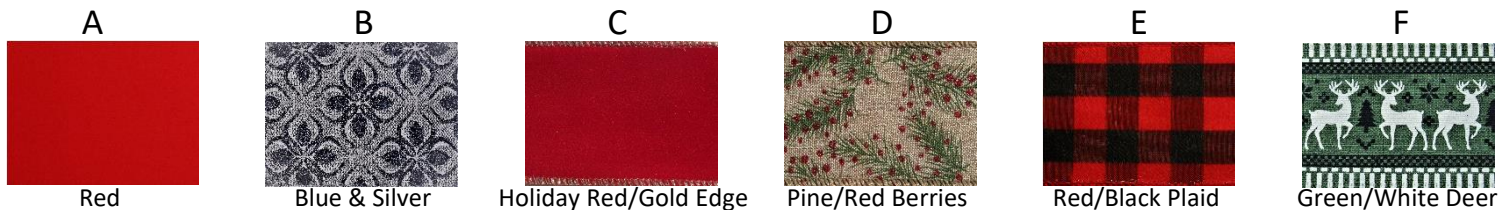

**Please indicate a 2nd choice in case of high demand for popular bows. Orders will be filled by date received.

Additional options available at the wreath sale in limited quantities.

Payment options: _____ Check enclosed payable to: Ada Historical Society
_____ Payment at time of pick-up. Processing fee applies for credit.

Clip & mail to:

Ada Historical Society
Wreath Sale
P.O. Box 741
Ada, Michigan 49301

Name: _____
Address: _____
City, State, Zip: _____
Phone #: _____

Thank you for your order!